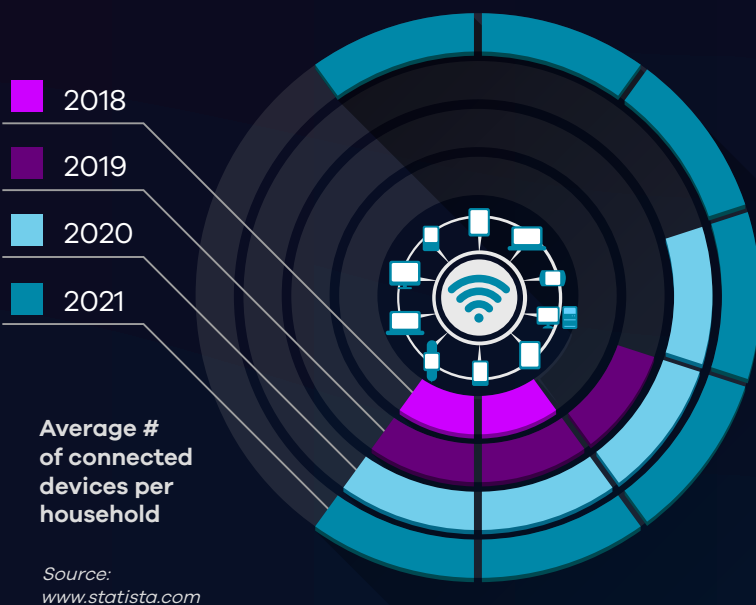

WiFi 6E

ZYXEL
COMMUNICATIONS

Reduce congestion with an ever-growing number of connected devices at multigigabit speeds

What is WiFi 6E?

WiFi 6E is WiFi 6 Extended, which preserves all WiFi 6 features, with the addition of the 6 GHz band which routers did not support previously.

WiFi 6E is the name for WiFi 6 devices that operate in the 6 GHz band, a new swath of unlicensed spectrum that more than 58 countries across the Americas, EMEA, and APAC have made available for WiFi to date.

- Kevin Robinson
Senior Vice President of Marketing
Wi-Fi Alliance

WiFi 6

VS

WiFi 6E

- › Two 160 MHz channels
- › 24 available channels
- › Data Bands: 2.4 GHz, 5 GHz
- › Number of 160-MHz-wide channels available: 1 (in 5 GHz band)
- › WiFi 6 is backward-compatible with earlier WiFi standards
- › Compatible with WiFi 5 and older WiFi devices

- › Seven additional 160 MHz channels
- › Hundreds of available channels
- › Data Bands: 2.4 GHz, 5 GHz, 6 GHz
- › Number of 160-MHz-wide channels available: 8 (1 in 5 GHz, 7 in 6 GHz bands)
- › WiFi 6E is not backward-compatible with earlier WiFi standards
- › WiFi 6E's support only WiFi 6E devices